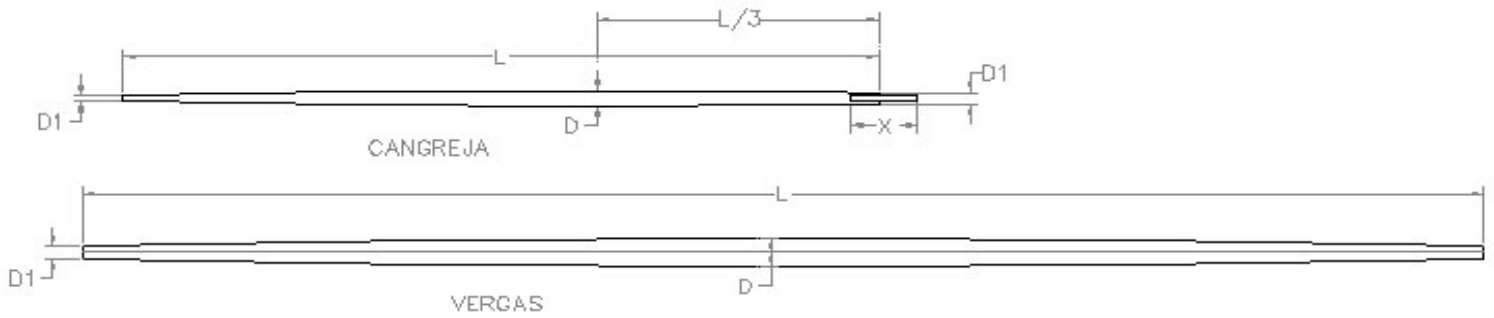

DIMENSIONES DE LAS VERGAS

| PIEZA | L | D | D1 | X |
|------------------|-------|-----|-----|-----|
| <u>BAUPRÉS</u> | | | | |
| Verga Cebadera | 9800 | 220 | 150 | --- |
| <u>TRINQUETE</u> | | | | |
| Vela Trinquete | 15700 | 325 | 220 | --- |
| Gavia de Velacho | 10300 | 220 | 160 | --- |
| Juanete de Proa | 7300 | 150 | 110 | --- |
| <u>MAYOR</u> | | | | |
| Vela Mayor | 18600 | 390 | 260 | --- |
| Gavia | 13400 | 285 | 200 | --- |
| Juanete Mayor | 8800 | 200 | 130 | --- |
| <u>MESANA</u> | | | | |
| Cangreja | 8600 | 135 | 100 | 850 |
| Vela Mesana | 14000 | 280 | 200 | --- |
| Sobremesana | 8100 | 160 | 120 | --- |